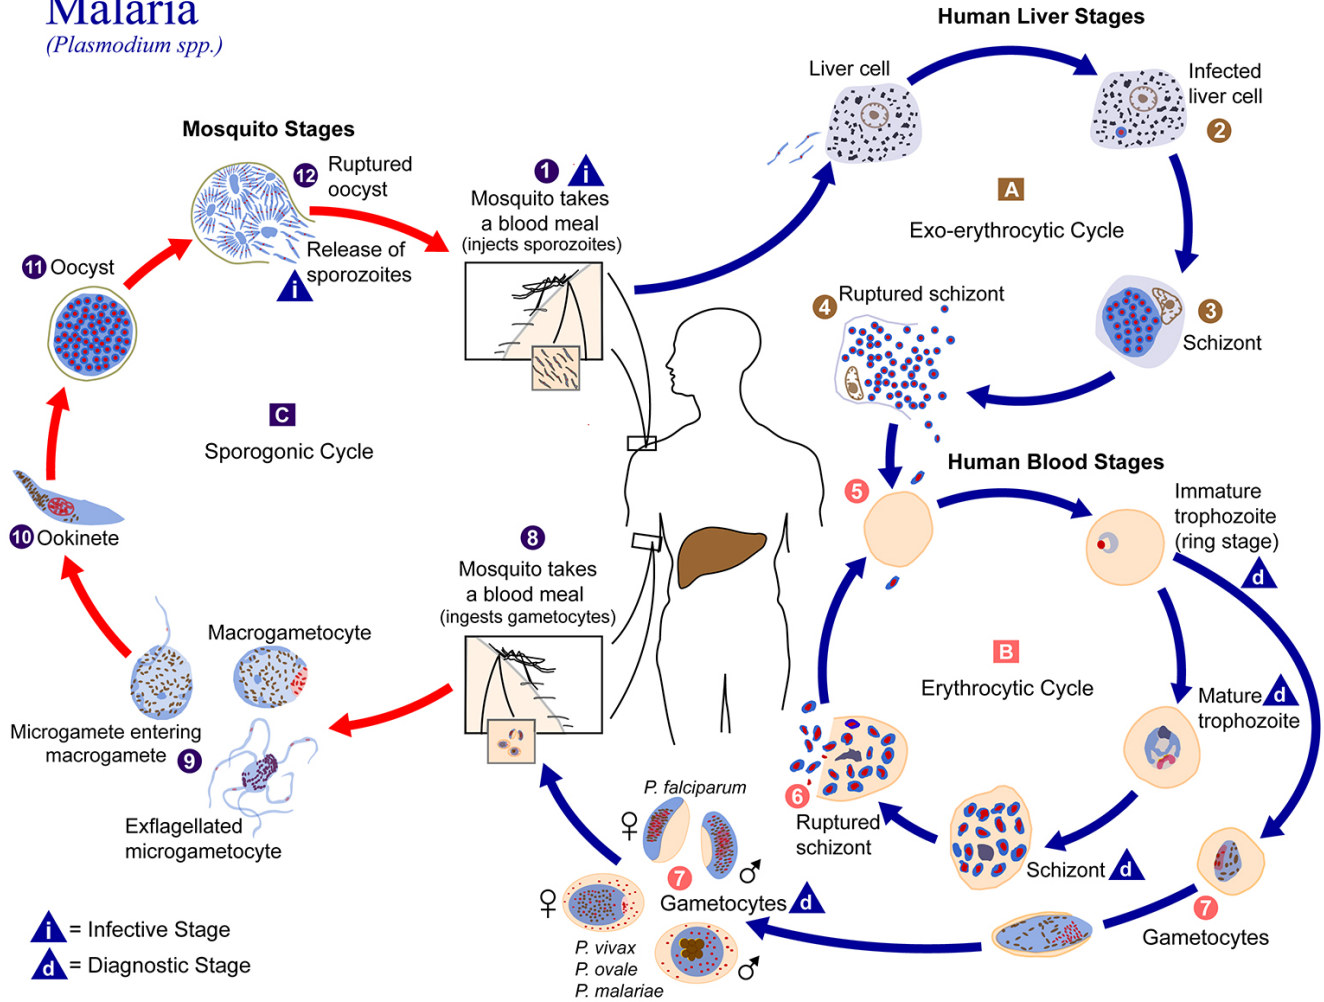

# plasmodium-lifecycle

# Malaria

(*Plasmodium spp.*)

Caption:

Description:

Dimensions: 1575 x 1200

aperture: 0

credit:

camera:

caption:

created\_timestamp: 0

copyright:

focal\_length: 0

iso: 0

shutter\_speed: 0

title:

orientation: 1