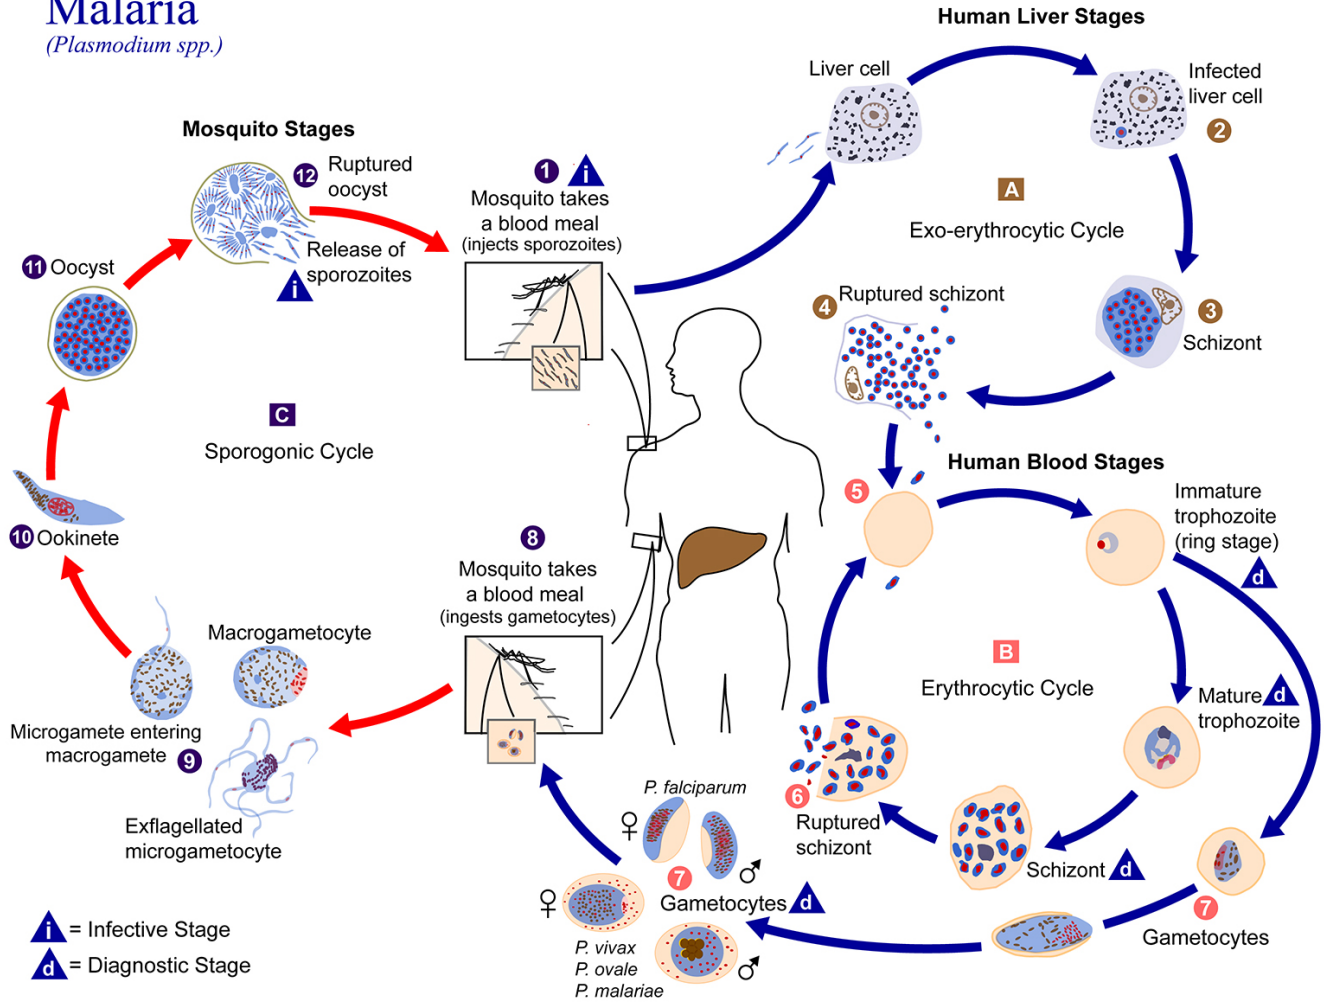

plasmodium-lifecycle

Malaria

(*Plasmodium spp.*)

Caption:

Description:

Dimensions: 1575 x 1200

aperture: 0

credit:

camera:

caption:

created_timestamp: 0

copyright:

focal_length: 0

iso: 0

shutter_speed: 0

title:

orientation: 1

keywords: Array