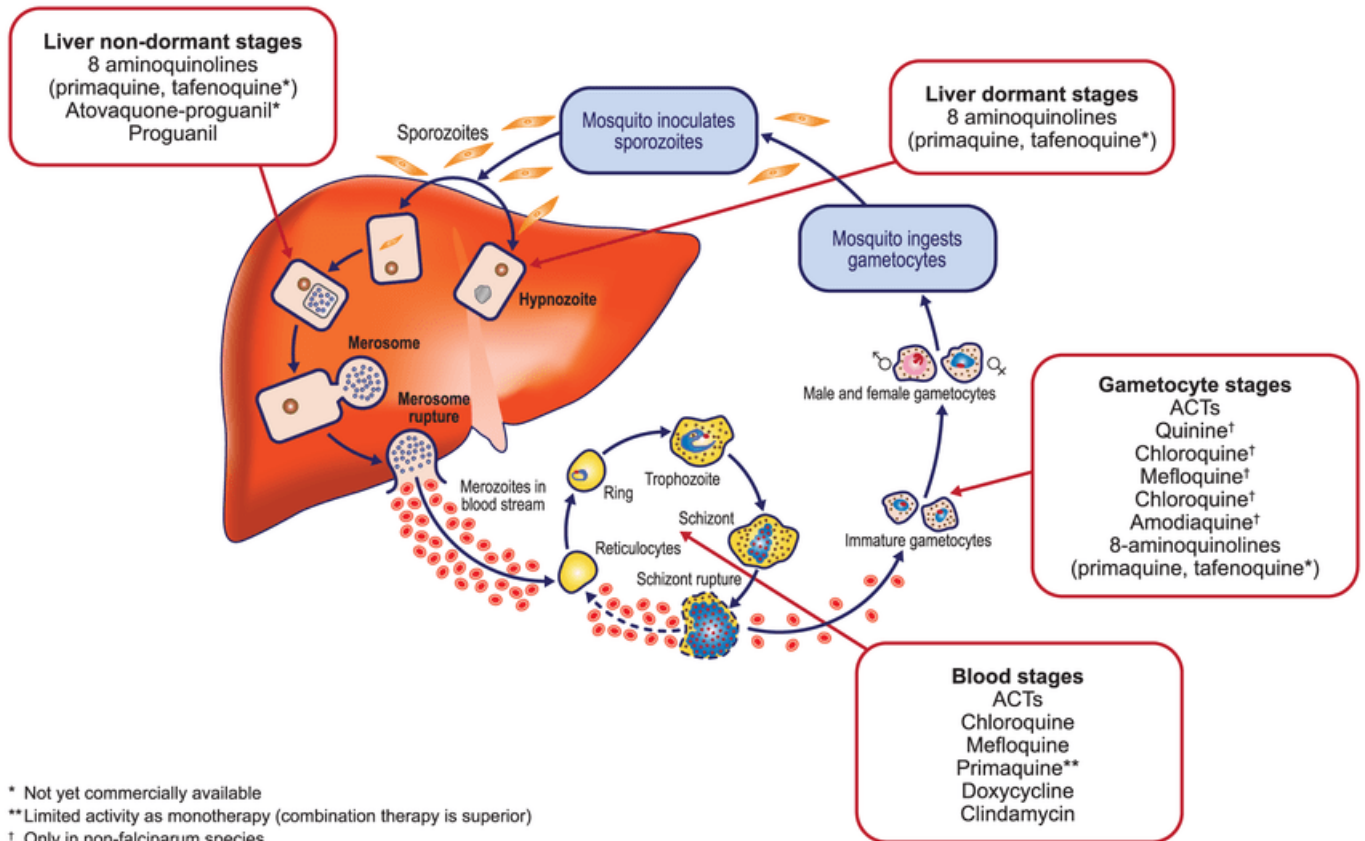

diagram-description-automatically-generated

Caption:

Description:

Dimensions: 850 x 532

aperture: 0

credit:

camera:

caption:

created_timestamp: 0

copyright:

focal_length: 0

iso: 0

shutter_speed: 0

title:

orientation: 0

keywords: Array