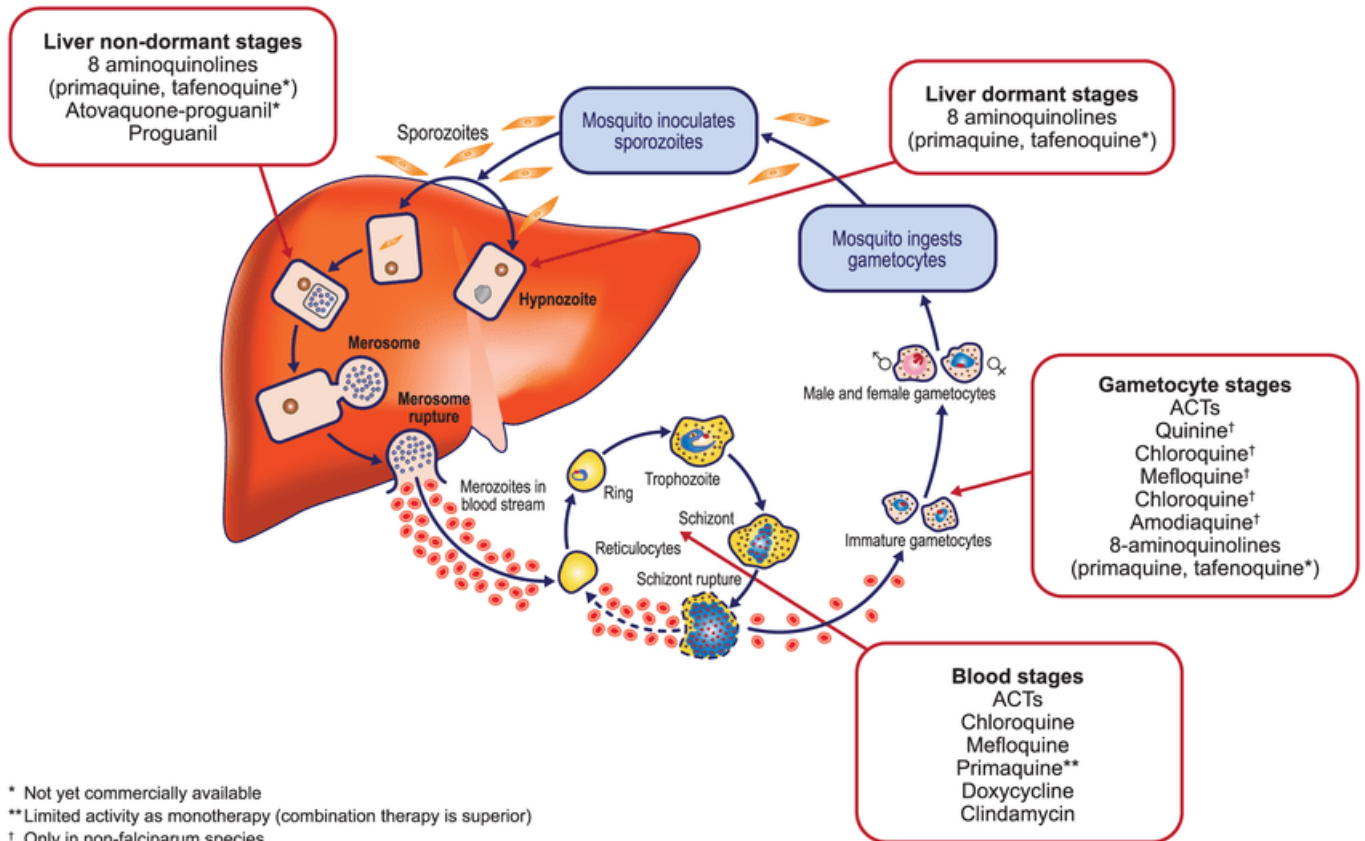

# diagram-description-automatically-generated

Caption:

Description:

Dimensions: 850 x 532

aperture: 0

credit:

camera:

caption:

created\_timestamp: 0

copyright:

focal\_length: 0

iso: 0

shutter\_speed: 0

title:

orientation: 0

keywords: Array