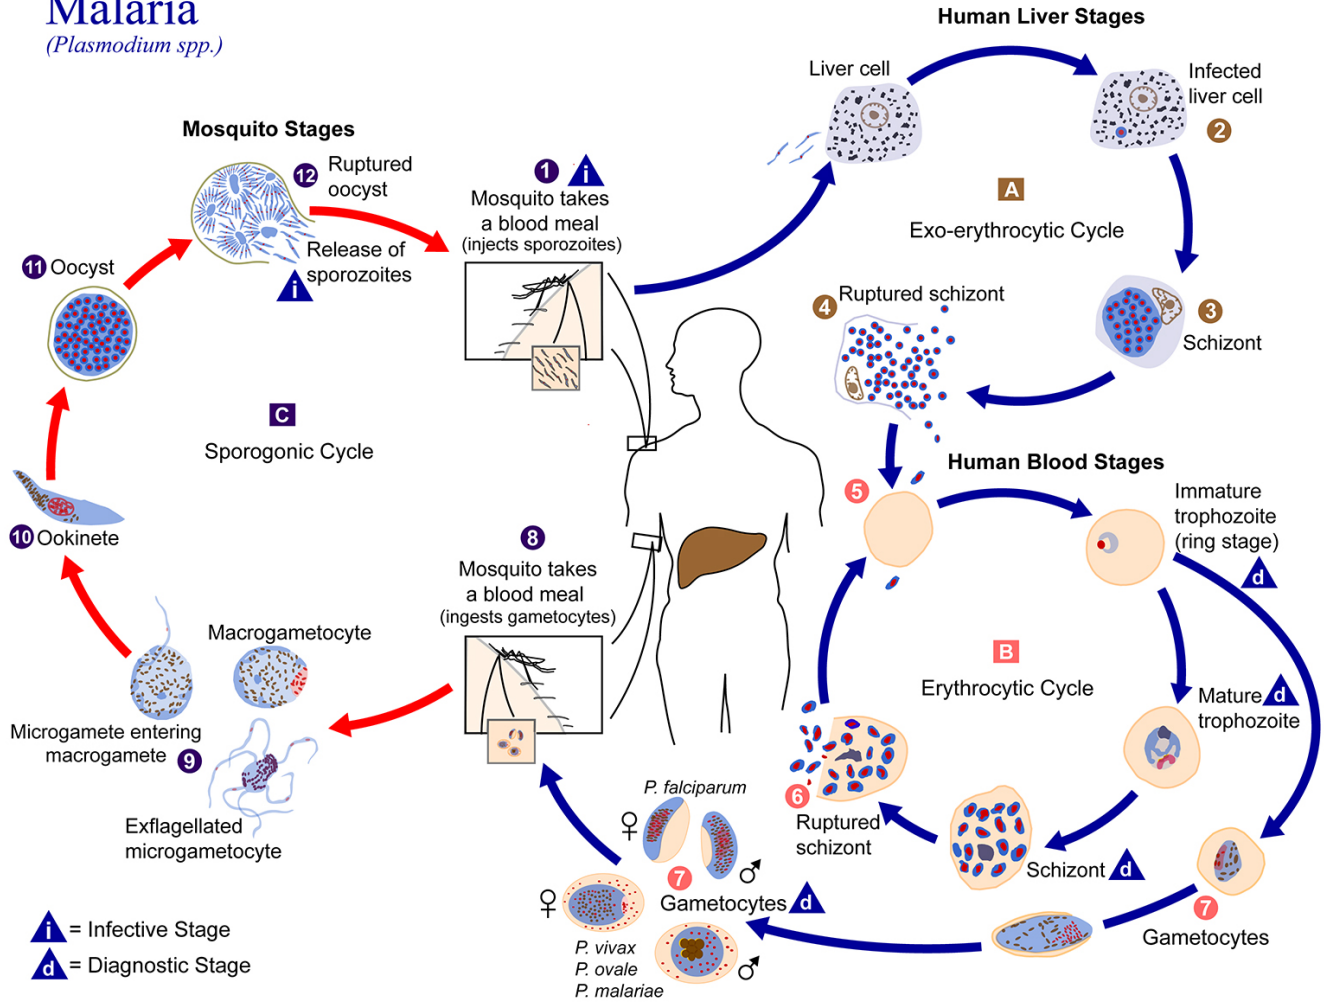

afbeelding-met-tekst-kaart-automatisch-gegenereere

Malaria

(*Plasmodium spp.*)

Caption:

Description:

Dimensions: 1575 x 1200

aperture: 0

credit:

camera:

caption:

created_timestamp: 0

copyright:

focal_length: 0

iso: 0

shutter_speed: 0

title:

orientation: 1

keywords: Array