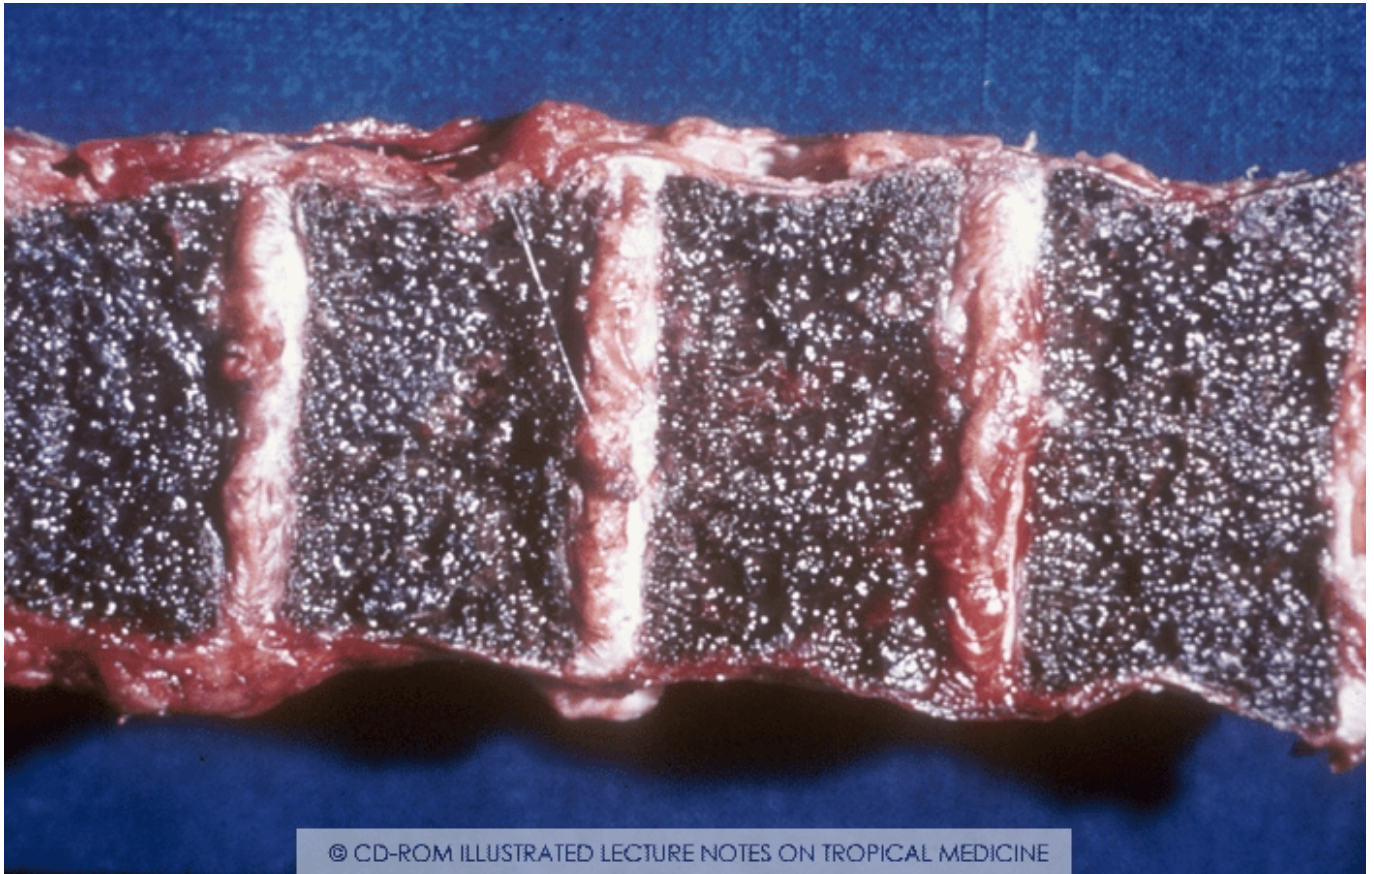

afbeelding-met-binnen-voedsel-automatisch-gegene

Caption:

Description:

Dimensions: 703 x 451

aperture: 0

credit:

camera:

caption:

created_timestamp: 0

copyright:

focal_length: 0

iso: 0

shutter_speed: 0

title:

orientation: 0

keywords: Array