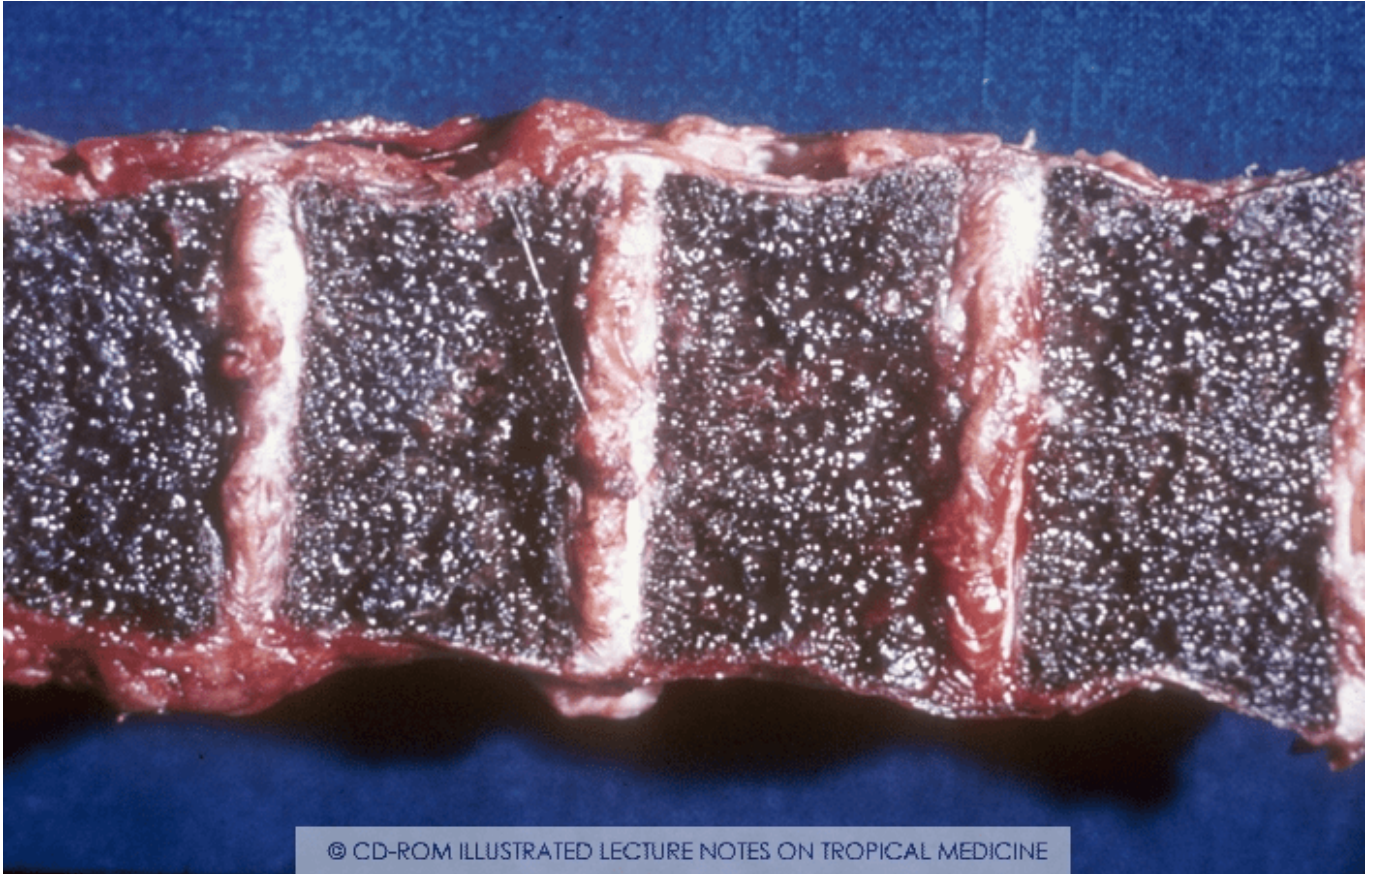

afbeelding-met-binnen-voedsel-automatisch-gegene

Caption:

Description:

Dimensions: 703 x 451

aperture: 0

credit:

camera:

caption:

created_timestamp: 0

copyright:

focal_length: 0

iso: 0

shutter_speed: 0

title:

orientation: 0

keywords: Array